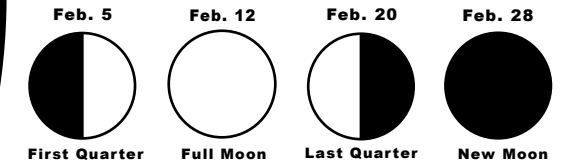

FEBRUARY 2025

Notable Sky Happenings

This chart shows the sky as it appears at approximately 8pm EST near mid-month at northern mid-latitudes.

What is that dashed line? It's the ecliptic, the reference plane of the solar system, defined by the Sun and Earth. The major planets and the Moon can be found within a few degrees of this plane.

Feb. 1 - 7

Venus is to the right of the Moon on the 1st (WSW evening). The Moon is above Jupiter and the star, Aldebaran, is below on the 6th (S evening).

Feb. 8 - 14

Moon is at the lower left of Mars; Pollux is to the left; Castor is above on the 9th (E evening). The Moon is to the left of Regulus on the 12th (E evening). Venus is at maximum brilliancy in the WSW on the 14th.

Feb. 15 - 21

The Moon is at the lower right of Spica on the 17th (SW morning) and at the lower left of Antares on on the 21st (SSE morning).

Feb. 22 - 28

Saturn's rings will be edge-on and invisible next month, but the planet is too close to the Sun to notice. View will be better in November.