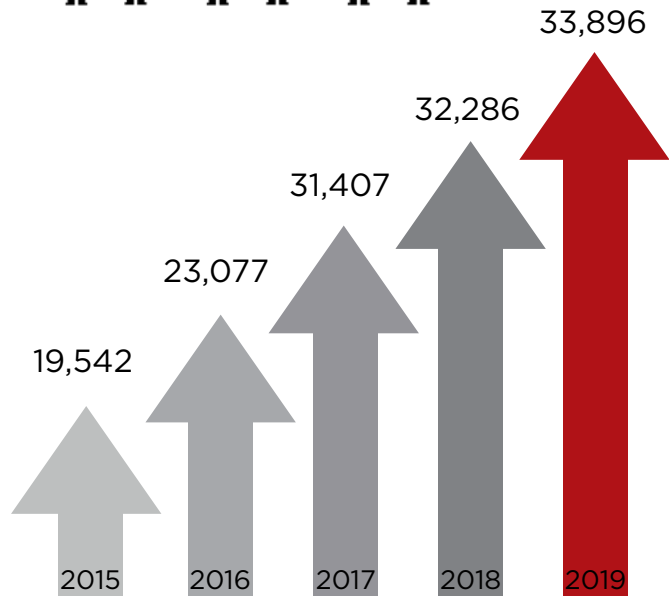

BY THE NUMBERS

140,208 TOTAL STUDENTS SERVED OVER THE PAST 5 YEARS

Become A Sponsor:

Online: <https://science.cranbrook.edu/women-rock-science>

Mail: Cranbrook Institute of Science
39221 Woodward Ave., P.O. Box 801
Bloomfield Hills, MI 48303

For more information, call or email Katja Thomakos, CFRE, Director of Development at 248.645.3220 or kthomakos@cranbrook.edu.